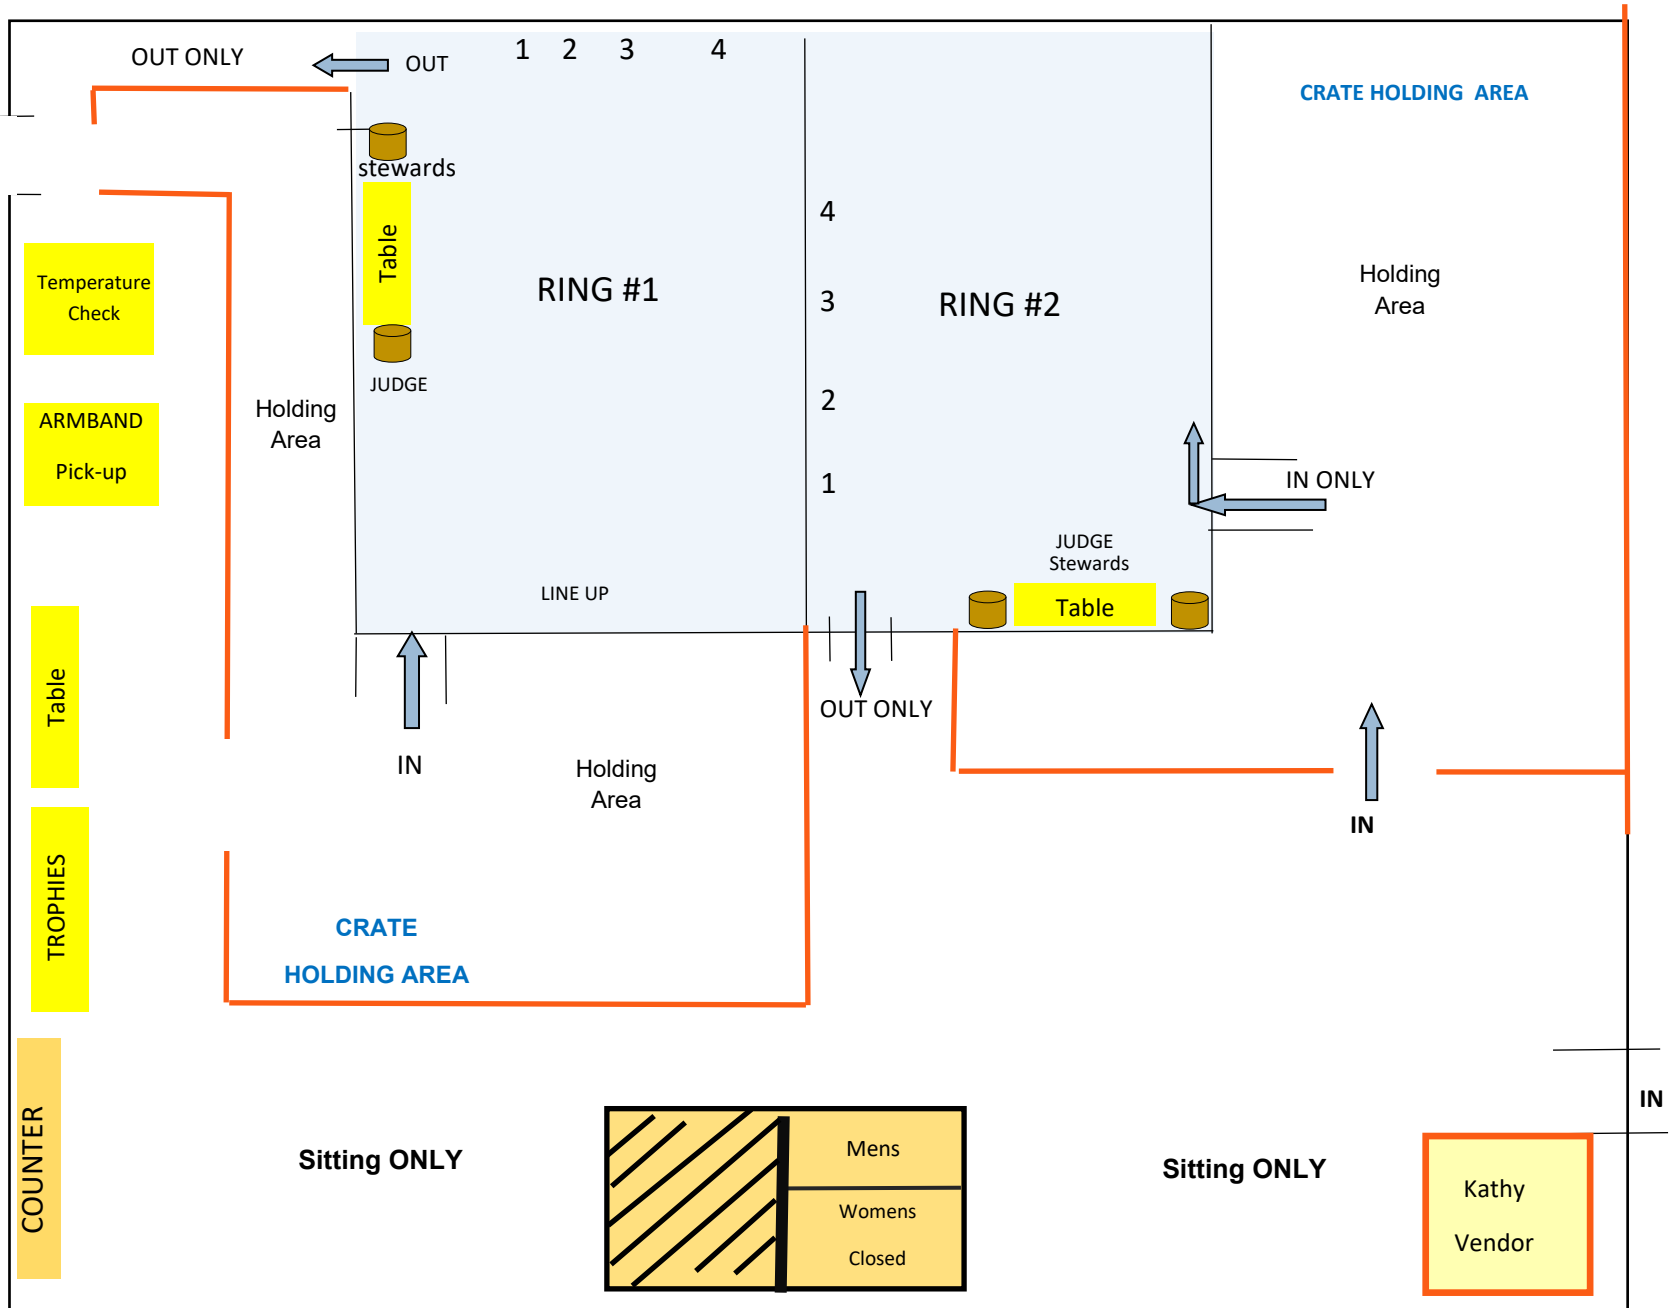

INSIDE BUILDING - June 2021

IMPORTANT NEWS !!

CHECK IN AND ARMBAND PICK UP WILL BE AT THE FRONT DOOR

PLEASE NOTE: Somethings may be adjusted prior to day

FOR ANY QUESTIONS
CALL CHRIS @ 201-602-3216